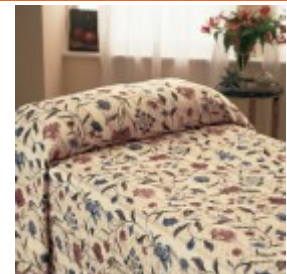

\$43.15

Skus: autosku_75

Every day use Spun Poly 4 Way Bistro Apron

SPUN POLY APRONS WITH 1 POCKET & WITHOUT POCKET

From: \$35.94

To: \$73.17

Skus: autosku_73

Every day use Spun Poly Bib Apron With 1 Pockets & With no Pocket