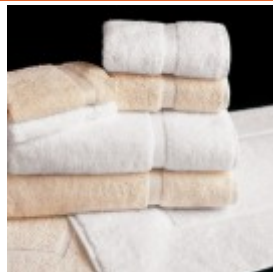

GC BLENDED COLLECTION

From: \$11.25
To: \$213.75

SKU: gc-blendedcollection

GC Blend Collection is made with a blend ratio of 86% Cotton/14% Polyester with Detailed Dobby Bo...

CT COLLECTION

From: \$8.54
To: \$153.75

SKU: ct-collectiontowels

CT Collection Towels are made from 100% Cotton with the tighter weave.

DC COLLECTION

From: \$9.58
To: \$176.56

SKU: dc-dccollectiontowels

DC Collection Towels are made from 100% Cotton with the tighter weave and a step higher from our ...

RC COLLECTION

From: \$11.25
To: \$213.75

SKU: rc-rcollectiontowels

RC Collection is made from 100% Cotton for a soft & bulky hand with Beautiful Dobby Border & in F...

WPB COLLECTION

From: \$36.00
To: \$537.50