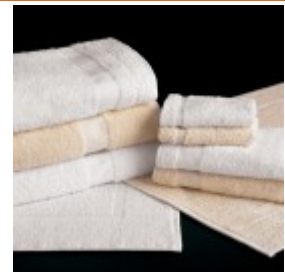

MC COLLECTION TOWELS

From: $8.75
To: $137.25

Sku: mc-mccollectiontowels

The MC Collection towels exceed all standards for a product in th...