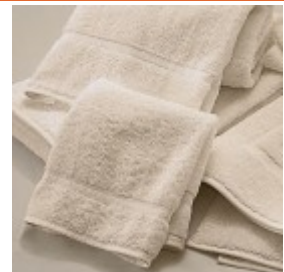

SKU: ct-collectiontowels

CT Collection Towels are made from 100% Cotton with the tighter weave.

DC COLLECTION

From: \$9.58
To: \$176.56

SKU: dc-dccollectiontowels

DC Collection Towels are made from 100% Cotton with the tighter weave and a step higher from our ...

RC COLLECTION

From: \$11.25
To: \$213.75

SKU: rc-rcollectiontowels

RC Collection is made from 100% Cotton for a soft & bulky hand with Beautiful Dobby Border & in F...

WPB COLLECTION

From: \$36.00
To: \$537.50

SKU: wpb-wpbcollectiontowels

WPB Collection combines luxury and affordability in a 100% ring spun Cotton for Superior absorben...

WPS COLLECTION

From: \$13.50
To: \$225.25

SKU: wps-wpscollectiontowels

WPS Collection is our most popular blended doobby ensemble and off...